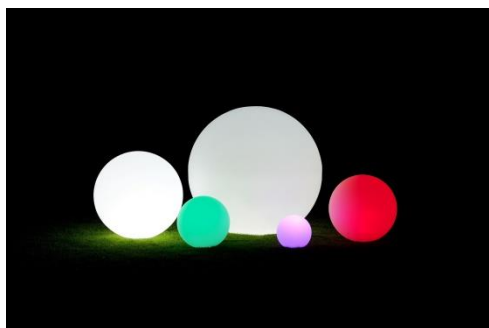

Usage : outdoor IP52, CE, recyclable

Prix : CHF 195.-- pièce

MOMENTS Collection

MOMENTS Lava - Bronze combination

MOMENTS Lava – Rosé Gold combination

MOMENTS Lava – Gold combination

MOMENTS Rosé Gold - Bronze combination