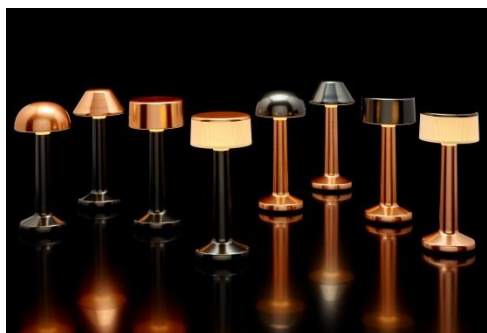

Usage : outdoor IP52, CE, recyclable

Prix : CHF 195.-- pièce

MOMENTS Collection

MOMENTS Lava - Bronze combination

MOMENTS Lava – Rosé Gold combination

MOMENTS Lava – Gold combination

MOMENTS Rosé Gold - Bronze combination