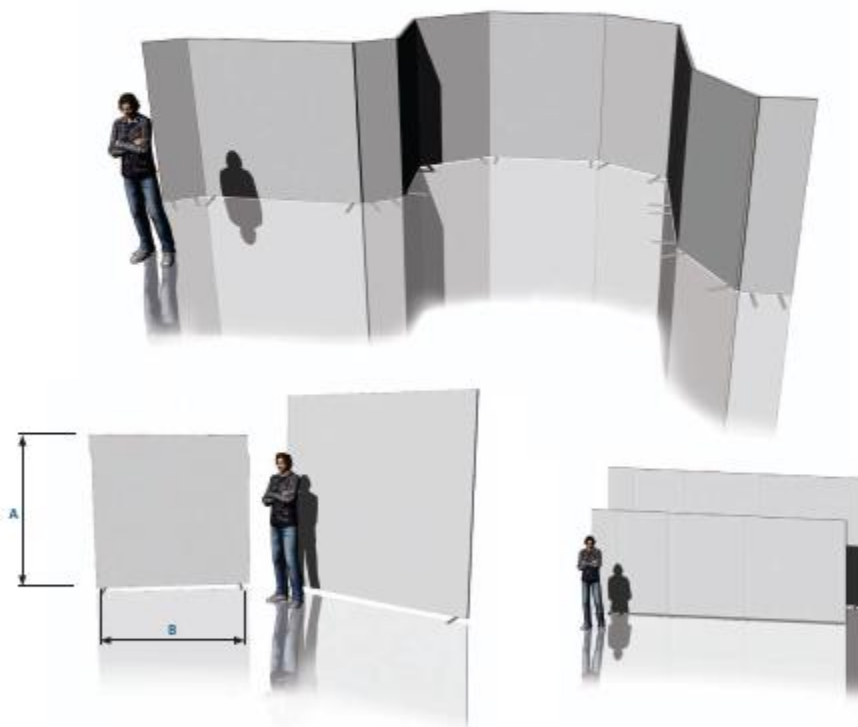

CATALOGUE 2018 **innolution systems**

STAGE

STAND

PROJECTIONS

CATALOGUE 2018 **innolution systems**

WALLsystem WALL 2D

Simple and functional: With the modular prefabricated construction system, standard heights of 2.0 m and 2.5 m can be created. The standard modules are available in lengths of 0.5 m; 1.0 m; 1.5 m and 2.0 m. WALL 2D can be joined together without a gap or set up individually.

- Can be covered on both sides with stretch fabric
- Seamless look
- Free-standing design possible with feet
- Versatile e.g. as a presentation wall, room divider or printed advertising display
- Generation of any desired length of wall displays – straight or around the corner
- Large prints can be stretched over several frames without a gap

- Can be covered with stretch fabric all around
- Self-standing design possible with 0.5 m standard depth
- Generation of any desired length of wall displays – straight or around the corner
- Versatile e.g. as presentation wall, room divider or luminary
- Use as advertising display through large-area printing

- Attractive design through its curved shapes
- Can be used separately or in combination
- Seamless look
- Versatile e.g. as presentation wall, room divider or luminary
- Large-area printing possible

	size A - height	size B - length	size C - max. depth	comment
Design EASY WALL	2,0 m	2,0 m/ 2,5 m	0,5 m	special sizes at purchase are available upon request
stretch fabric colours for rent				
stretch fabric colours for sale				