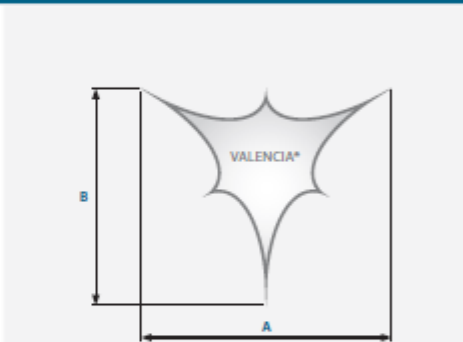

Size A	Size B	Size C	Weight
VALENCIA 1²	7.50 m	6.50 m	-	3.00 kg
VALENCIA 2²	15.00 m	13.00 m	-	11.70 kg

General Information

¹Sail has one reverse point.

²Sail has two reverse points.

- All sails are freely stretched and have no frame. All dimensions refer to the sail when stretched.
- Rental sails are regularly available in white with a grey border. All rental sails are permanently flame retardant in accordance with DIN 4102 B1.
- Purchase sails can be selected using the colour sample card. Custom shapes, custom colours and printed sails upon request.
- You can choose between material which is flame retardant in accordance with DIN 4102 B1, permanently flame retardant in accordance with DIN 4102 B1 or sprinkler suitable (also permanently flame retardant in accordance with DIN 4102 B1).

* This product is protected as a registered design.

Key to symbols on page B7

Colours for rent		
White (with grey border)		
Colours for sale		
White	Apple	Gray
Yellow	Turquoise	Anthrax
Orange	Blue 1	Black
Red	Blue 2	Bavarian design
Pink	Cream	Gold
Green	Bordeaux	Silver