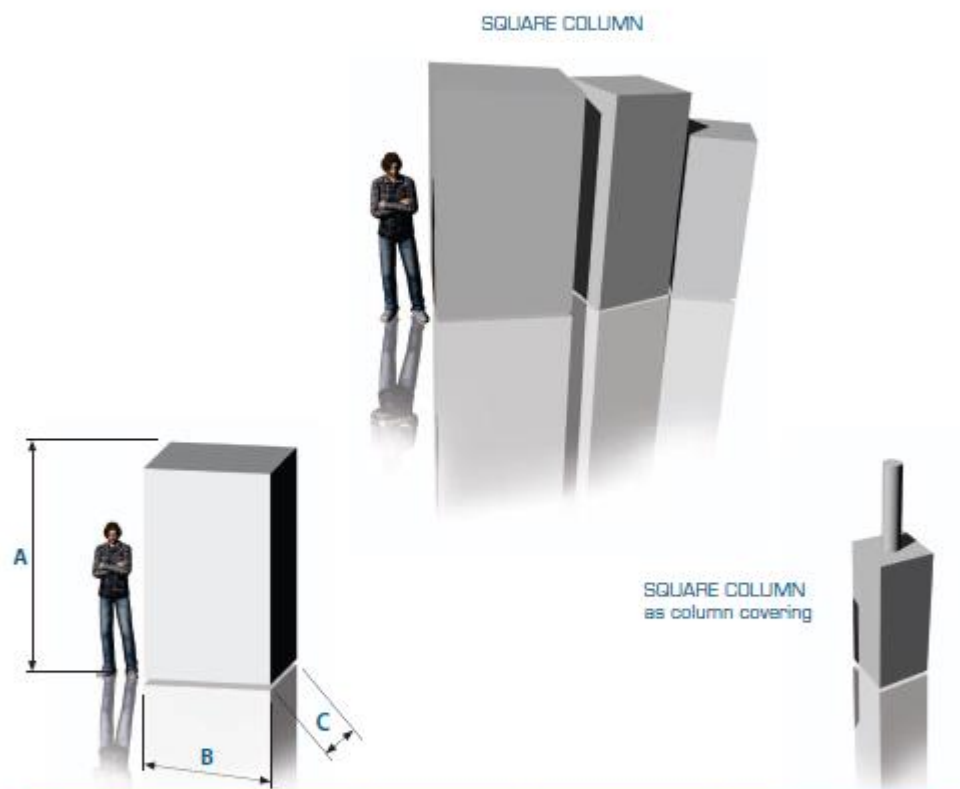

CATALOGUE 2018 **innolution systems**

COLUMNsystem SQUARE COLUMN

Set accents – round space sculptures which are self-standing or can be placed freely suspended in the room. COLUMNsystem is especially effective if it is lighted from within. With a printed cover, COLUMNsystem can be used as 360° advertising column.

- Self-standing or can be suspended
- Round shape in two possible heights
- Large-area 360° printing possible
- Can be ideally used as advertising medium or luminary

Innolution systems	size A - height	size B - length	size C - depth	comment
SQUARE COLUMN	2,0 m / 2,5 m	0,5 m	0,5 m	special sizes at purchase are available upon request
SQUARE COLUMN	2,0 m / 2,5 m	1,0 m	1,0 m	
SQUARE COLUMN	2,0 m / 2,5 m	1,5 m	1,5 m	
stretch fabric colours for rent				
stretch fabric colours for sale				

Price, availability and delivery time of other colours upon request. As a self-standing element Column system must also be ballasted. All colours are permanently flame retardant according to DIN 4102 B1.