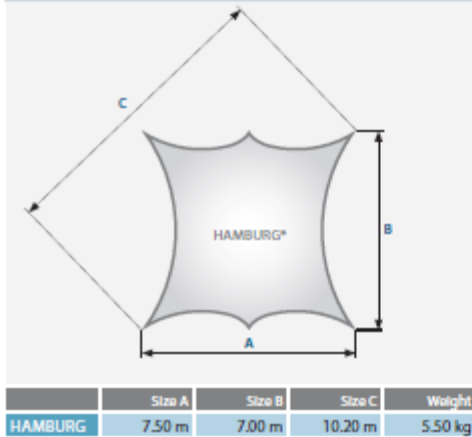

CATALOGUE 2018 **easy easy sails**

Projection and side wall sail