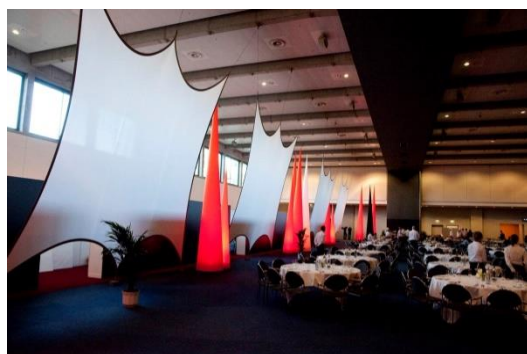

CATALOGUE 2018 **innolution systems**

STAGE

STAND

PROJECTIONS

CATALOGUE 2018 **innolution systems**

WALLsystem WALL 2D

Simple and functional: With the modular prefabricated construction system, standard heights of 2.0 m and 2.5 m can be created. The standard modules are available in lengths of 0.5 m; 1.0 m; 1.5 m and 2.0 m. WALL 2D can be joined together without a gap or set up individually.