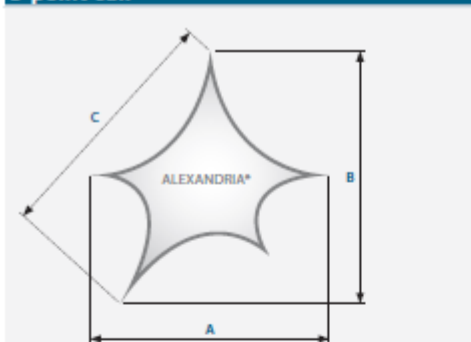

CATALOGUE 2018 easy easy sails

5-point-sail

	Size A	Size B	Size C	Weight
ALEXANDRIA 1¹	7.60 m	8.00 m	8.20 m	3.10 kg
ALEXANDRIA 2²	13.00 m	12.50 m	13.50 m	7.90 kg